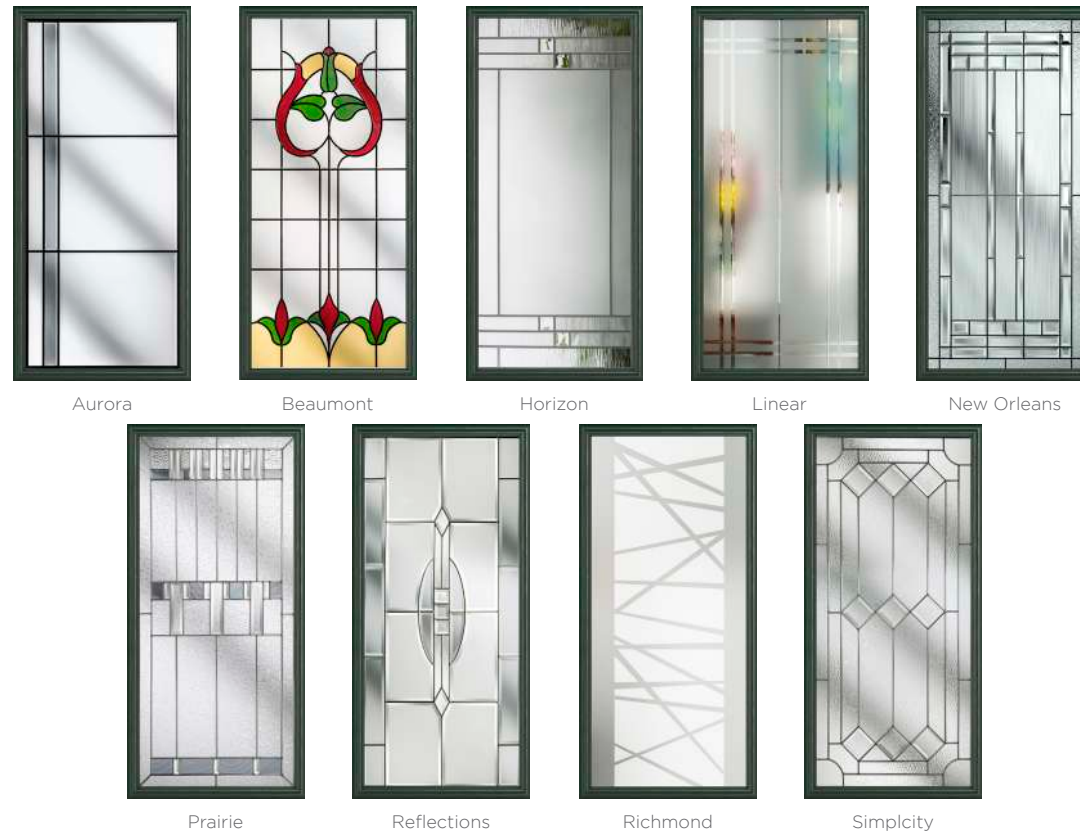

Beautifully Bright

The Walcot door offers a large and bright glazing panel, similar to the Hatton but giving space to include accessories such as a letterbox.

9 Decorative Glass Options

Aurora

Beaumont

Horizon

Linear

New Orleans

Prairie

Reflections

Richmond

Simplicity

Walcot
Colour - Green
Glass - Simplicity