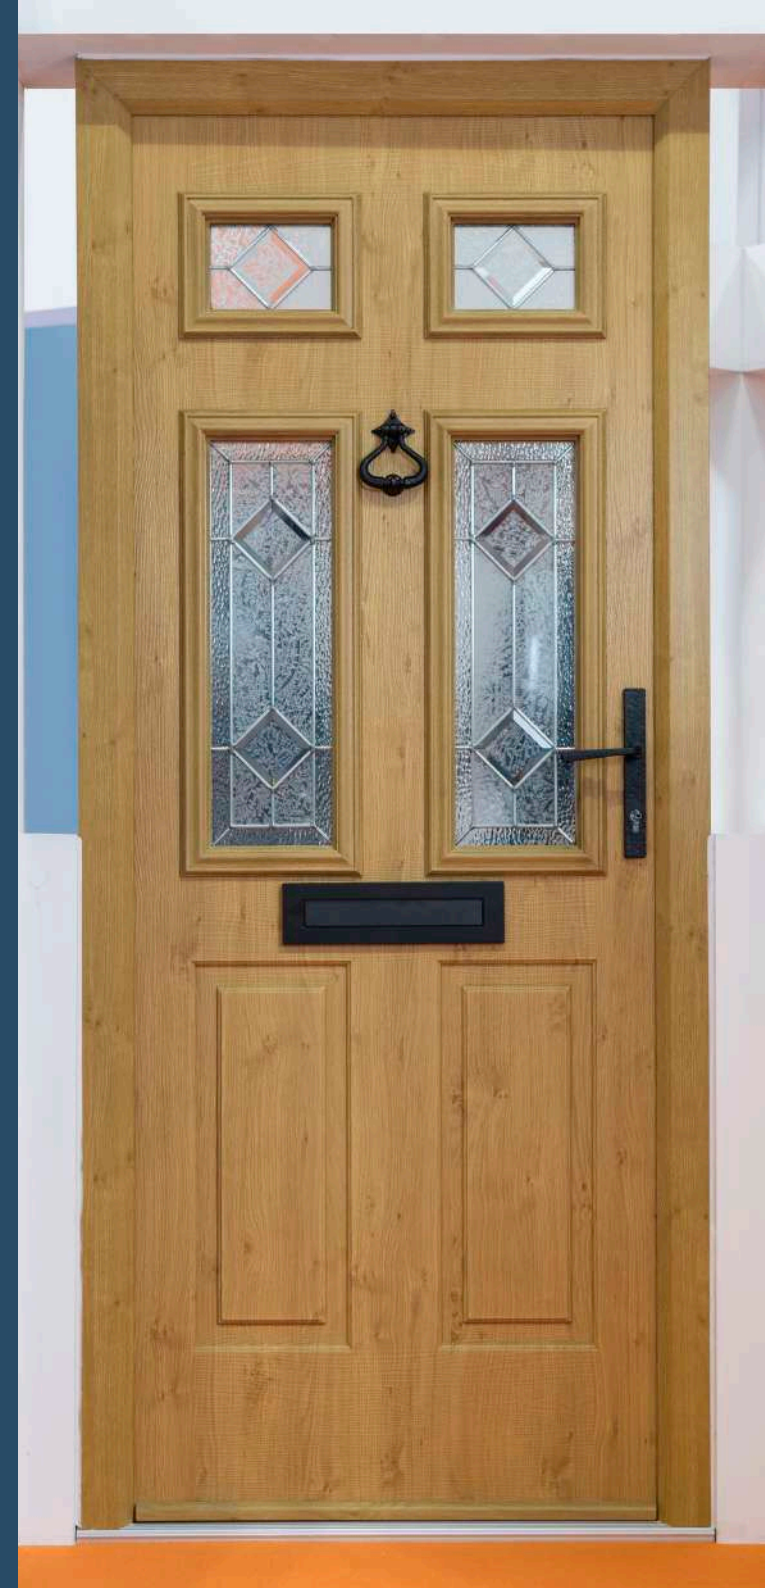

# Welcome Home

Discover why more and more people  
are choosing **COMP DOOR**<sup>™</sup>

A **Com**prehensive set of features

- ✓ Over 250 colour combinations inside & out
- ✓ 48mm solid timber core
- ✓ Outstanding 1.4 W/m<sup>2</sup>K U-value
- ✓ Highly advanced secure locking system
- ✓ Chamfered or sculptured frames
- ✓ All locks compliant to PAS-24: 2016
- ✓ ABS security cylinder as standard