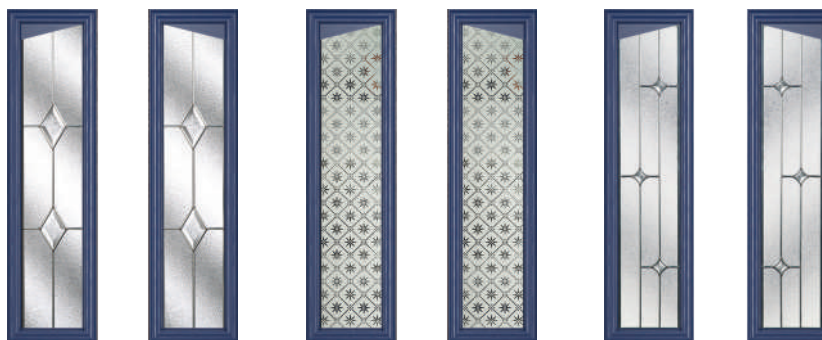

3 Decorative Glass Options

Classic

Mayfair

Zinc Star

6 Build your own door at compdoor.co.uk

White

Cream

Foiled White

Agate Grey

Anthracite

French Grey

Schwarzbraun

Black

Duck Egg

Blue

Green

Chartwell

Red

Foiled
Rosewood

Foiled
Irish Oak

Foiled
Golden Oak