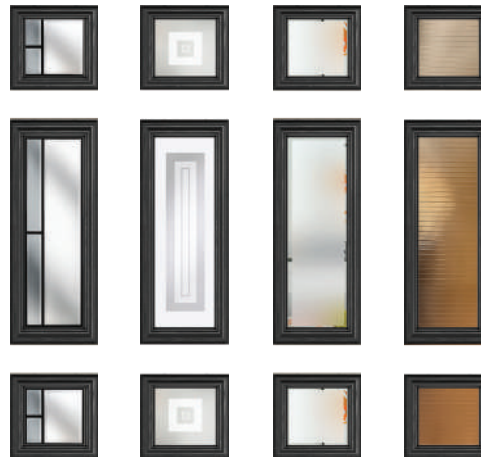

4 Decorative Glass Options

Aurora   Greenwich   Kensington   Masterline