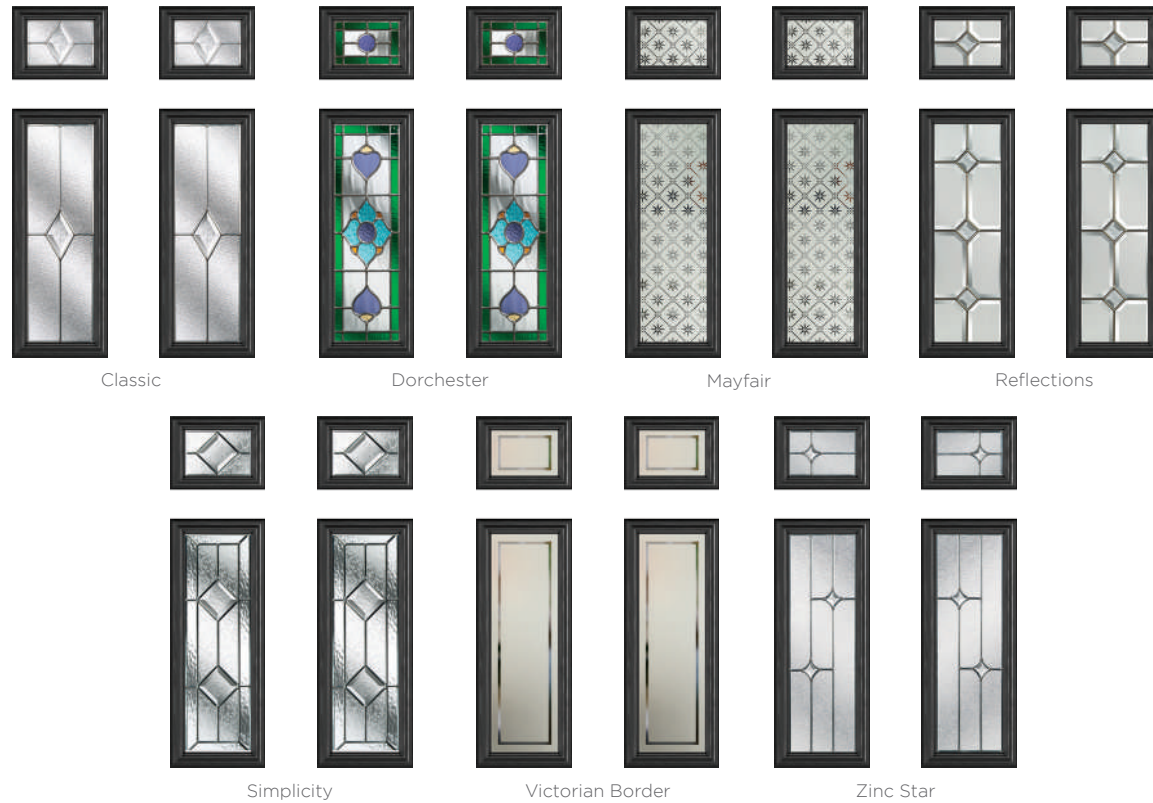

Classical Elegance

Following in the Middleton theme, this door gives the option of letting in more light with the inclusion of 4 glazing panels.

7 Decorative Glass Options

Classic

Dorchester

Mayfair

Reflections

Simplicity

Victorian Border

Zinc Star