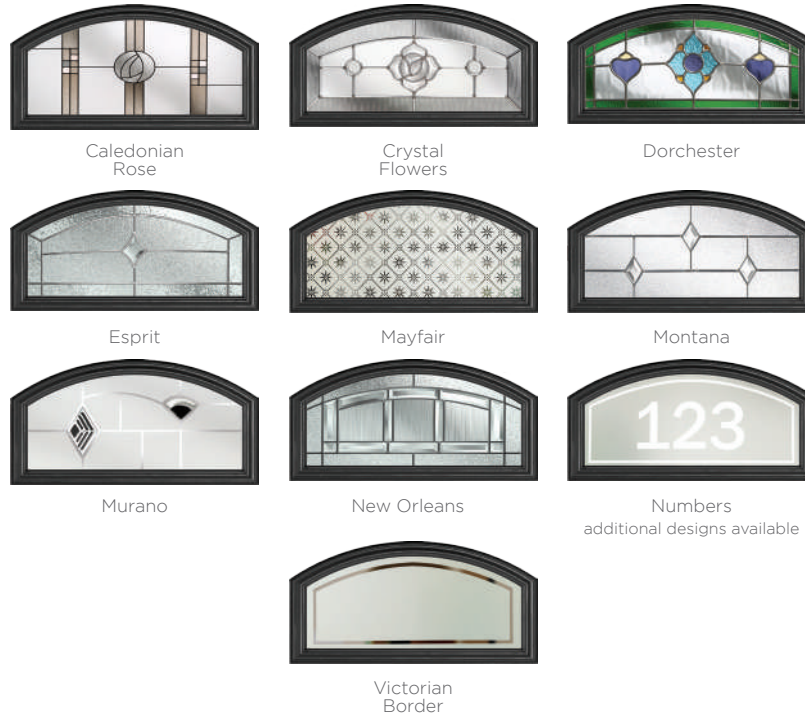

Stately Styling

With its glazing aperture set high above long elegant solid panel detailing, the Harlington adds an aspect of grandeur to your home.

10 Decorative Glass Options

Harlington
Colour - Black
Glass - Caledonian Rose

Learn more about these styles at compdoor.co.uk