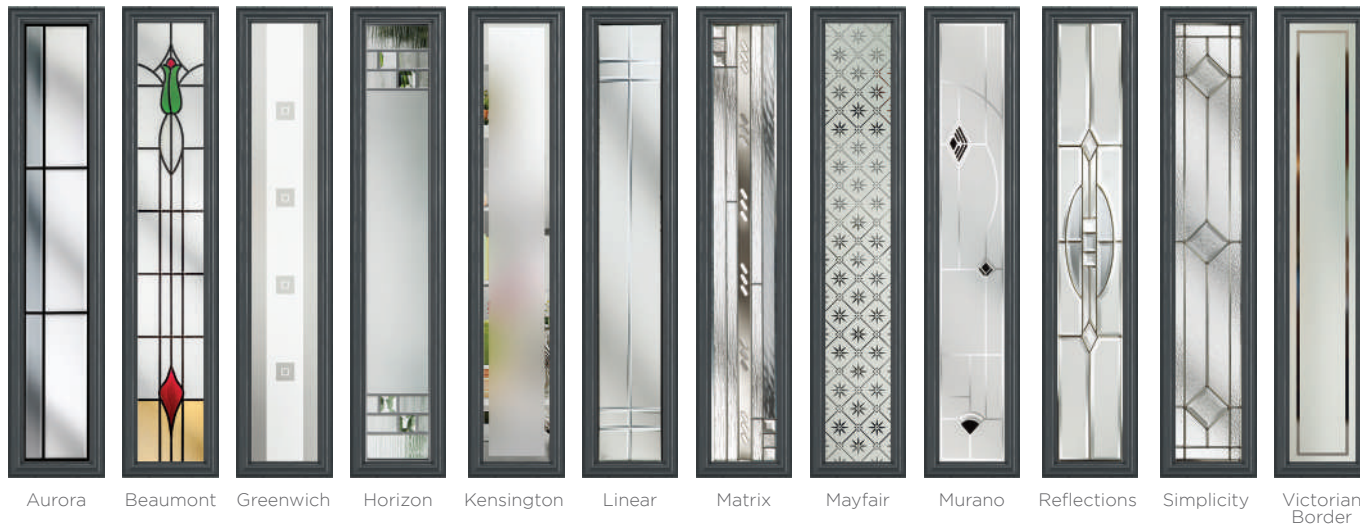

Contemporary Look

This highly-desirable contemporary door style works well with either our standard range of handles or upgrade to our range of stainless-steel bar handles.

12 Decorative Glass Options

Abercorn
Colour - Anthracite Grey
Glass - Matrix

This door is available with or without grooves

Learn more about these styles at compdoor.co.uk 23